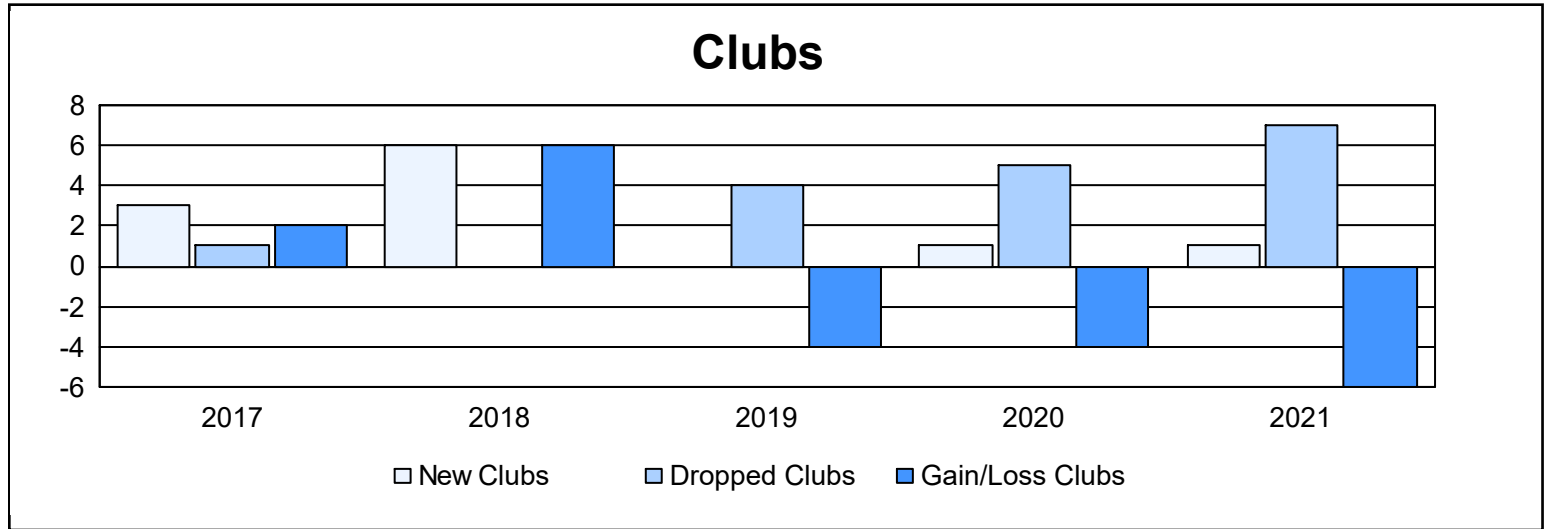

Year	New Clubs	Dropped Clubs	Gain/ Loss Clubs	New Members	Charter Members	Reinstate Members	Transfer Members	Total Member Added	Total Members Dropped	Gain/ Loss Members
2016-2017	3	1	2	213	86	4	3	306	148	158
2017-2018	6	0	6	241	140	22	4	407	291	116
2018-2019	0	4	-4	49	2	2	9	62	330	-268
2019-2020	1	5	-4	39	22	14	2	77	189	-112
2020-2021	1	7	-6	193	45	6	3	247	211	36
<b>Average</b>	<b>2</b>	<b>3</b>	<b>-1</b>	<b>147</b>	<b>59</b>	<b>10</b>	<b>4</b>	<b>220</b>	<b>234</b>	<b>-14</b>

### Membership Composition June 2021 Cumulative