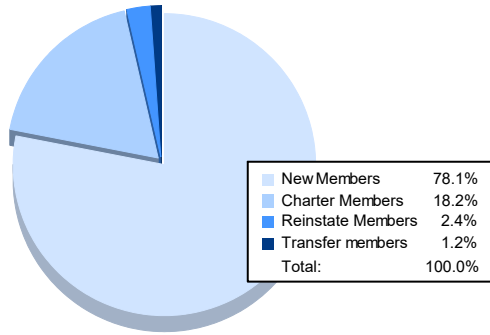

Year	New Clubs	Dropped Clubs	Gain/ Loss Clubs	New Members	Charter Members	Reinstate Members	Transfer Members	Total Member Added	Total Members Dropped	Gain/ Loss Members
2016-2017	3	1	2	213	86	4	3	306	148	158
2017-2018	6	0	6	241	140	22	4	407	291	116
2018-2019	0	4	-4	49	2	2	9	62	330	-268
2019-2020	1	5	-4	39	22	14	2	77	189	-112
2020-2021	1	7	-6	193	45	6	3	247	211	36
<b>Average</b>	<b>2</b>	<b>3</b>	<b>-1</b>	<b>147</b>	<b>59</b>	<b>10</b>	<b>4</b>	<b>220</b>	<b>234</b>	<b>-14</b>

### Membership Composition June 2021 Cumulative