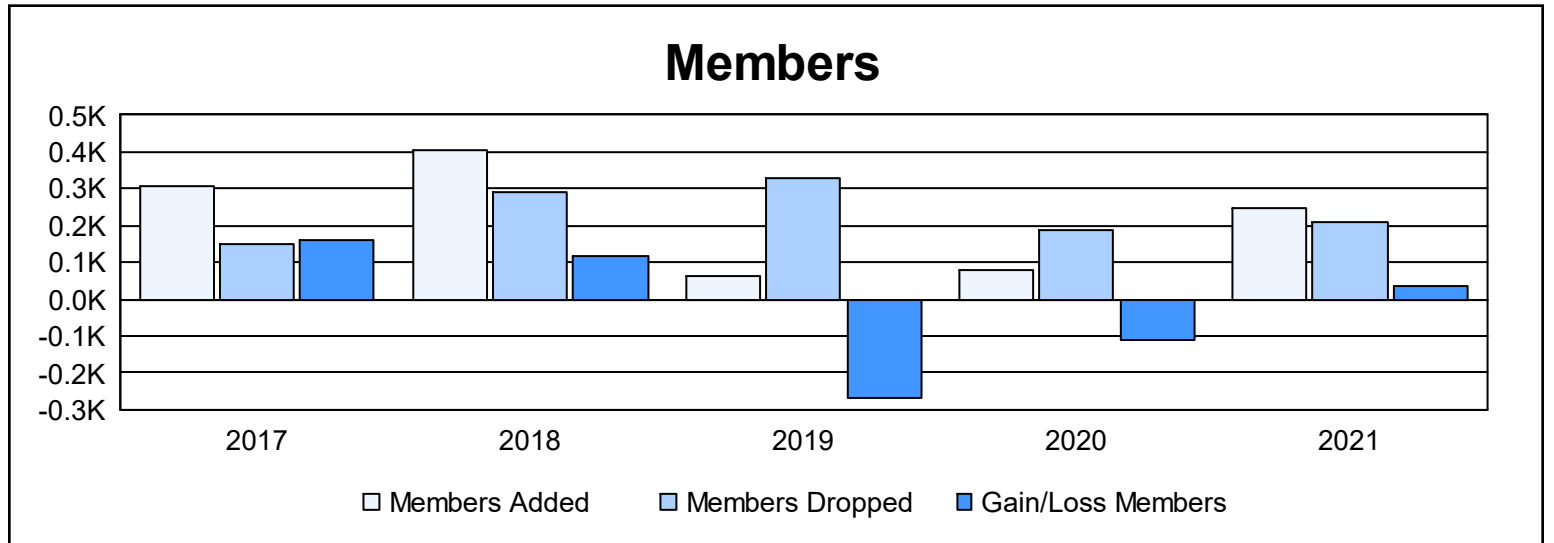

Year	New Clubs	Dropped Clubs	Gain/ Loss Clubs	New Members	Charter Members	Reinstate Members	Transfer Members	Total Member Added	Total Members Dropped	Gain/ Loss Members
2016-2017	3	1	2	213	86	4	3	306	148	158
2017-2018	6	0	6	241	140	22	4	407	291	116
2018-2019	0	4	-4	49	2	2	9	62	330	-268
2019-2020	1	5	-4	39	22	14	2	77	189	-112
2020-2021	1	7	-6	193	45	6	3	247	211	36
<b>Average</b>	<b>2</b>	<b>3</b>	<b>-1</b>	<b>147</b>	<b>59</b>	<b>10</b>	<b>4</b>	<b>220</b>	<b>234</b>	<b>-14</b>

### Membership Composition June 2021 Cumulative